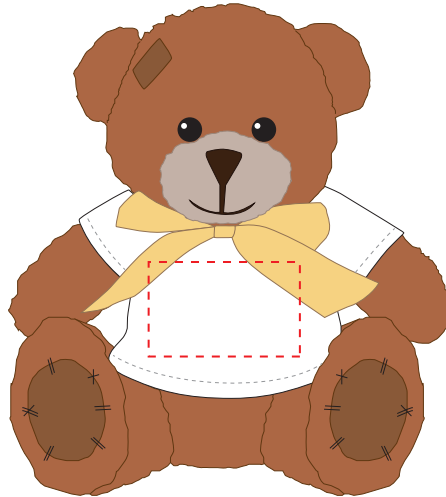

Your Ref:	Quantity:	Product Code: TB0002
Our Ref:	Version: 1	Product Colour: BROWN

PRINTING CONCERNS:**PRODUCT INFO:**

We stock this item in the following colours

**PANTONE REFERENCE(S)**

Full Colour Printing

ARTWORK SCALE 50%

ARTWORK SCALE 100%

Max print area: 40mm x 25mm

Product Image for visualisation
- colours may vary

The dashed line is to demonstrate print area and will not appear on your printed item

PLEASE NOTE: